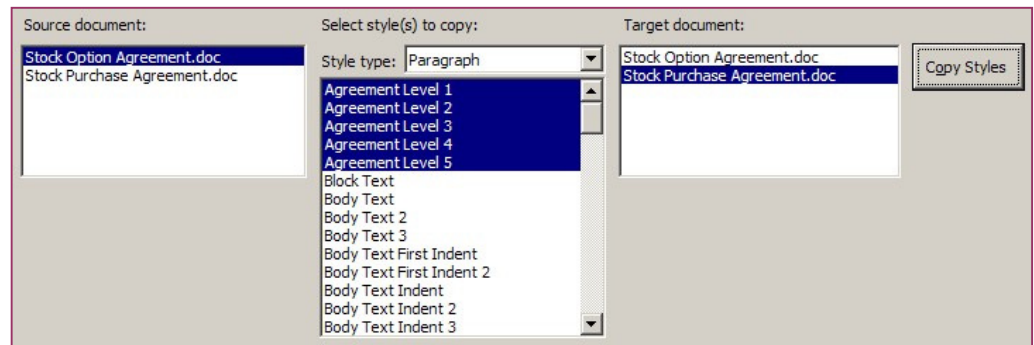

Stylist Style Copier

Reliably copies styles and paragraph numbering

Data Sheet

- Copies styles between open Word documents
- Verifies that all styles needed for paragraph numbering have been copied (named numbering list templates only)
- Included with Stylist Style Generator
- Compatible with Word 2000, 2002/XP and 2003

Copy styles and paragraph numbering between open Word documents

Style Copier allows you to copy styles between any two Word documents that are open on your screen. It improves on Word's built in Organizer feature because it copies styles and numbering reliably, it's easier to access and it works with open documents – Word's Organizer only works with one open document at a time. Style Copier is part of the ProductivityApps Stylist suite of style utilities.

Stylist Style Copier is especially handy when your documents are stored in a document management system like DOCS Open or MailSite. Document management systems store documents in folders that aren't accessible to users so they aren't available to Word's Organizer feature. Stylist Style Copier works with open documents so it can copy styles between documents regardless of where a document management system saves them.

Easy to use

Select the document you want to copy from, the document you want to copy to, the styles you want to copy and click "Copy styles".

Style Copier checks to make sure that all style settings needed for paragraph numbering are copied. It even makes your numbering more stable because it checks to make sure the settings are secure in both the source and the copy. If a style's automatic numbering isn't set up correctly the numbering can become broken or corrupt.

Stylist Style Generator makes it easy to automatically create stable, reliable styles and automatic paragraph numbering. For more information about **Stylist Style Generator** please visit www.ProductivityApps.com.

Extendible, customizable

Stylist Style Copier is available as standalone utility, as well as a bundled component of the Stylist Style Generator add-in for Word. Style Copier can be customized and extended, as well as integrated with other add-ins, custom menus and toolbars. Consulting services are available to assist with customization, integration, and adding new features.

For more information and a demo copy contact:

Chuck Henrich
ProductivityApps
66 Brighton Square
Dublin 6
Ireland

Telephone: +353 86 855 5878
Email: info@ProductivityApps.com