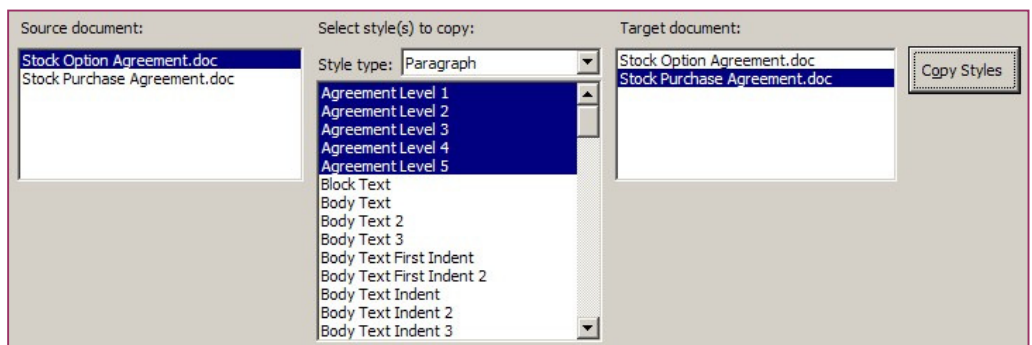

Stylist Style Copier

Reliably copies styles and paragraph numbering

Data Sheet

- Copies styles between open Word documents
- Verifies that all styles needed for paragraph numbering have been copied (named numbering list templates only)
- Included with Stylist Style Generator
- Compatible with Word 2000, 2002/XP and 2003

Copy styles and paragraph numbering between open Word documents

Style Copier allows you to copy styles between any two Word documents that are open on your screen. It improves on Word's built in Organizer feature because it copies styles and numbering reliably, it's easier to access and it works with open documents – Word's Organizer only works with one open document at a time. Style Copier is part of the ProductivityApps Stylist suite of style utilities.

Stylist Style Copier is especially handy when your documents are stored in a document management system like DOCS Open or MailSite. Document management systems store documents in folders that aren't accessible to users so they aren't available to Word's Organizer feature. Stylist Style Copier works with open documents so it can copy styles between documents regardless of where a document management system saves them.

Easy to use

Select the document you want to copy from, the document you want to copy to, the styles you want to copy and click "Copy styles".

Style Copier checks to make sure that all style settings needed for paragraph numbering are copied. It even makes your numbering more stable because it checks to make sure the settings are secure in both the source and the copy. If a style's automatic numbering isn't set up correctly the numbering can become broken or corrupt.

Stylist Style Generator makes it easy to automatically create stable, reliable styles and automatic paragraph numbering. For more information about **Stylist Style Generator** please visit www.ProductivityApps.com.

Extendible, customizable

Stylist Style Copier is available as standalone utility, as well as a bundled component of the Stylist Style Generator add-in for Word. Style Copier can be customized and extended, as well as integrated with other add-ins, custom menus and toolbars. Consulting services are available to assist with customization, integration, and adding new features.

For more information and a demo copy contact:

Chuck Henrich
ProductivityApps
66 Brighton Square
Dublin 6
Ireland

Telephone: +353 86 855 5878
Email: info@ProductivityApps.com
Web: www.ProductivityApps.com